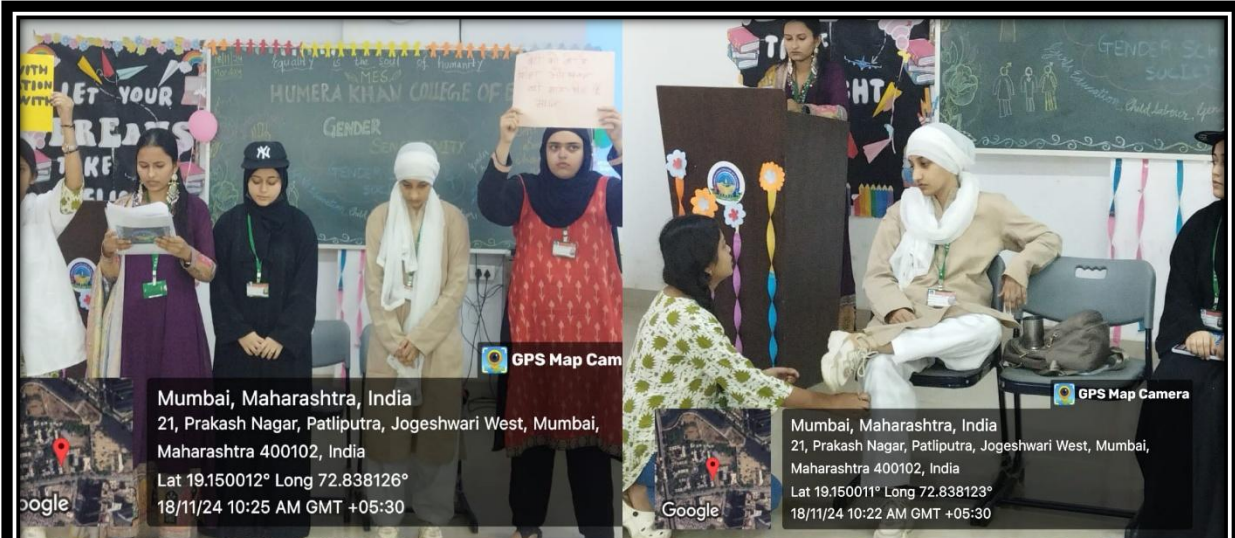

STREET PLAY ON GIRL CHILD