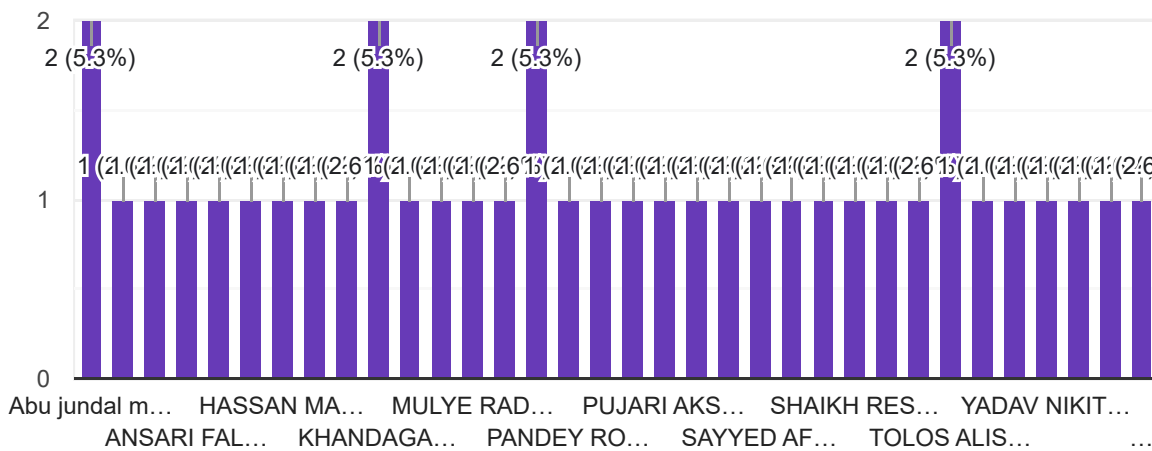

4.Division and Roll No.

 Copy

38 responses

5.Name of the Student (Surname, First name, Middle name)

 Copy

38 responses

6. Gender

 Copy