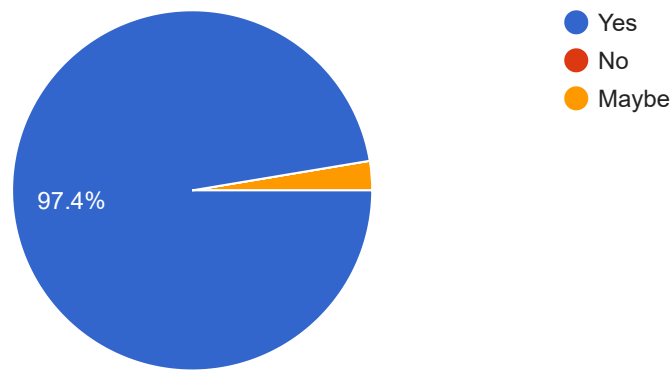

Humera Khan College of Education ,Jogeshwari West Mumbai

Students Satisfactory Survey, Feedback from Alumni

38 responses

[Publish analytics](#)

Kindly indicate that this is the first and only time you have completed this survey.

[Copy](#)

38 responses