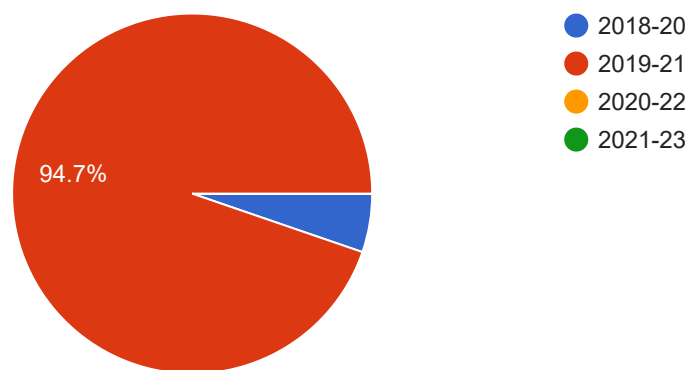

Humera Khan College of Education ,Jogeshwari West Mumbai

Students Satisfactory Survey, Feedback from Alumni

38 responses

[Publish analytics](#)

Kindly indicate that this is the first and only time you have completed this survey.

 [Copy](#)

38 responses

2.Batch

 [Copy](#)

38 responses

3.Class

 Copy

38 responses