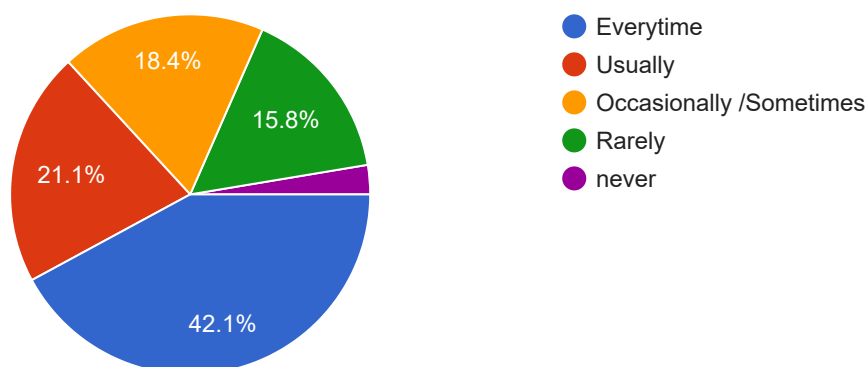

23. Your professors recognize your skills and motivate you by giving you the appropriate amount of challenge.

Copy

38 responses